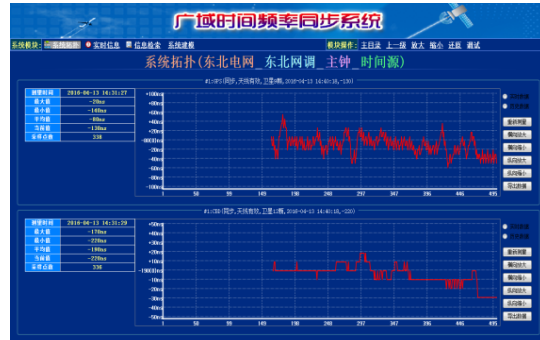

Network Management Interface

+86(28)85335053 | sales@cove.cn | www.cove.cn
6-4F Incubation Park, Tianfu Ave. Chengdu, China