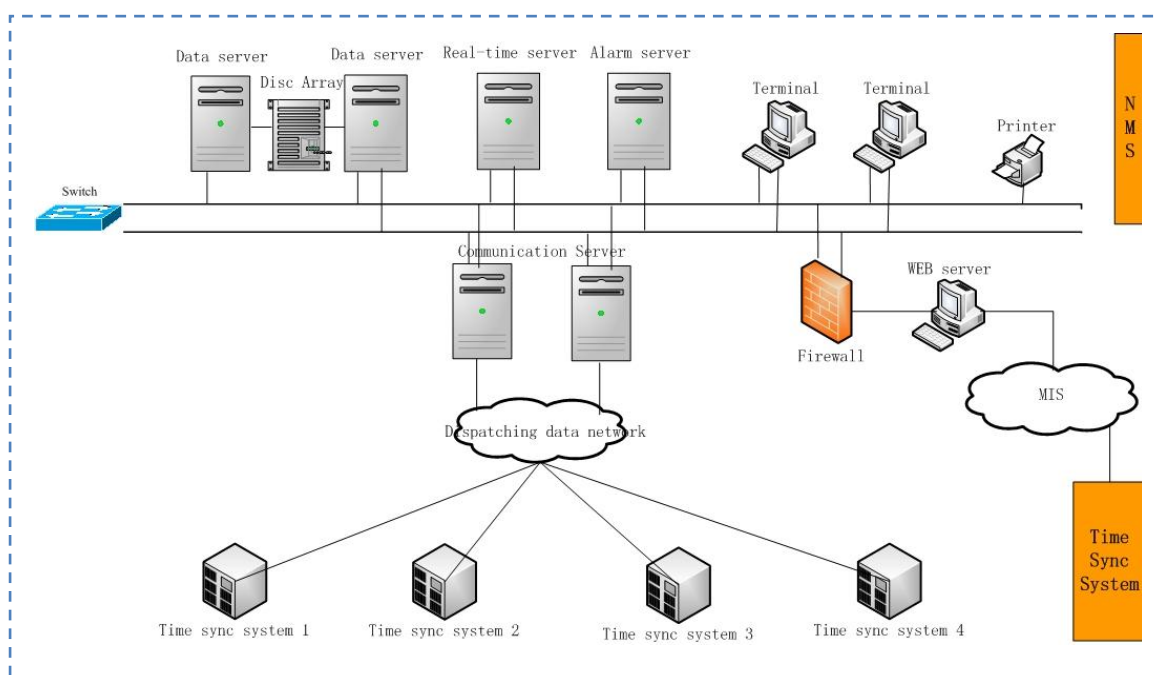

- requirement of distributed systems
- ✓ **Flexible system configuration:** Configure the system functions according to user's requirements
- ✓ **Time expert analysis:** Equipment failure analysis, intelligent prediction and intelligent maintenance via time expert analysis algorithm
- ✓ **Friendly human-machine interface:** Graphical showing methods visually presents the equipment's status

Specifications

Parameter Item		Value	
System capacity	Simultaneous equipment access number	≥ 255	
	Simultaneous forwarding & scheduling number	≥ 8	
	Total storage capacity	≥ 5 years	
System index	System availability	$\geq 99.9\%$	
	CPU load rate	Normal condition	$\leq 20\%$
		Bulk handling	$\leq 40\%$
	Network load rate	Normal	$\leq 4\%$
Large accident		$\leq 10\%$	
System real time response index	Picture invoke response time	$\leq 2s$	
	Real-time data refresh cycle	1~10s	
	Event alarm reaction time	$\leq 2s$	
Reliability index	MTBF	$\geq 30000h$	
	Failure analysis accuracy	99%	

Application