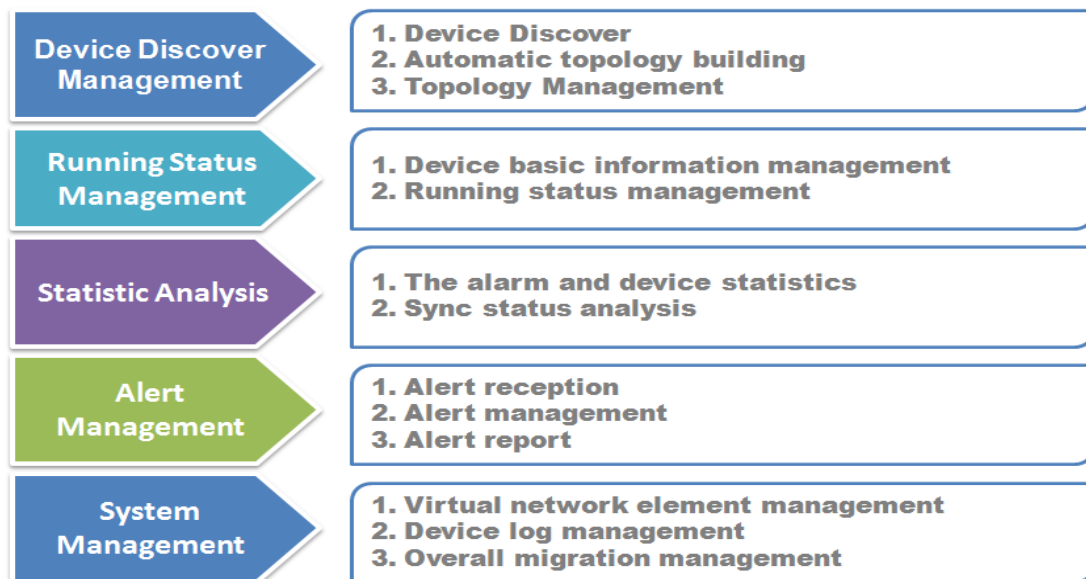

CT-TOMS3600

Network Management System

Datasheet

CT-TOMS3600 Network Management System is a real-time network managing software system to monitor and manage the timing equipment’s working status. It mainly supports equipment status monitoring, fault alarm, fault early warning, fault analysis, information query, data statistics, information release and other functions. It’s also a important part of CT-WTFS9000 Wide Area Time &Frequency Synchronization System.

Functions

Features

- ✓ **Multiple operation system platforms:** Windows, Linux, UNIX, other domestic mainstream operating systems
- ✓ **Multiple database platform:** Sql Server、Oracle、domestic mainstream database
- ✓ **Cross-platform development tools :** Using the ACE, QT development tools etc
- ✓ **Multiple communication protocols :** Support IEC61850、IEC60870-5-104 etc
- ✓ **Modular and plug in design:** The system functions are modulized, satisfies the